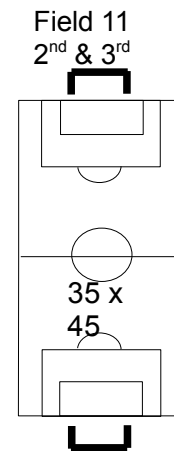

70 x
120

U14 – U19
PRL05

Pavilion

Ryan Park
In-House

FALL

Equipment
Box