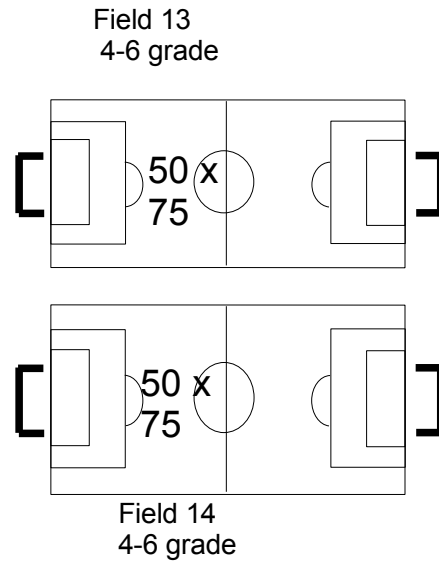

70 x
120

U14 – U19
PRL05

Pavilion

Ryan Park
In-House

FALL

Equipment
Box