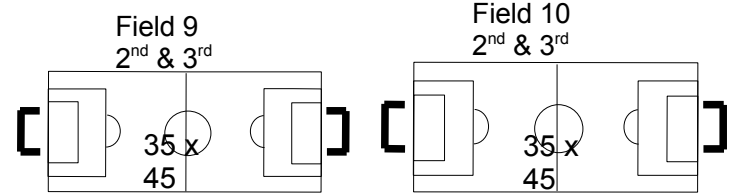

70 x
120

U14 – U19
PRL05

Pavilion

Ryan Park
In-House

FALL

Equipment
Box